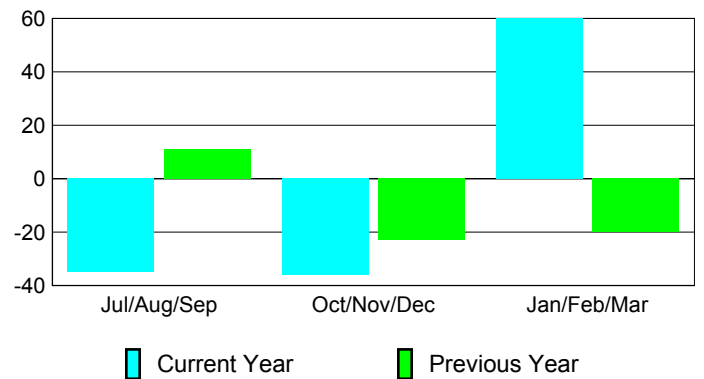

Membership Results 2008-2009

Membership 2007-2008

Month	Net Memb	Actual New	Actual Dropped	Gain/Loss of	Gain/Loss of
	Goal	Memb	Memb	Memb	Memb
Jul/Aug/Sep	5	60	-95	-35	11
Oct/Nov/Dec	10	43	-79	-36	-23
Jan/Feb/Mar	15	103	-43	60	-20
Totals	30	206	-217	-11	-32

Membership Results 2008-2009

Goal, New, Dropped, Gain/Loss

Comparison of Membership Gain/Loss

Current Year Compared to the Previous Year

Gender Comparison 2008-2009