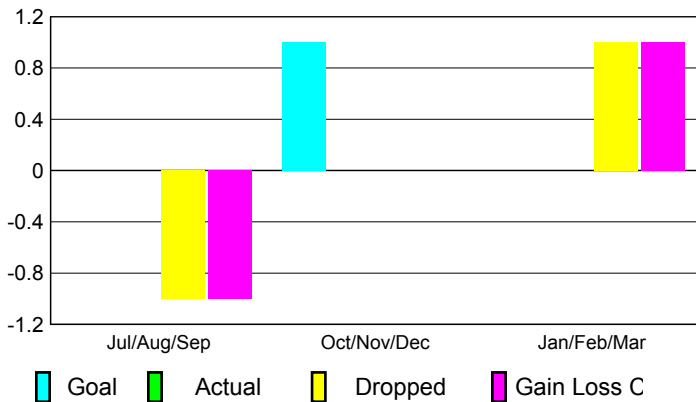

2008-2009 GMT Quarterly Report for District (or Undistricted) District 201N5

GMT: Anthony 'Tony' J Benbow

Location: AUSTRALIA

GMT CA: 7

CLUBS

Club Results 2008-2009

Clubs 2007-2008

Month	New Club	Actual New	Actual Dropped	Gain/Loss of	Gain/Loss of
	Goal	Clubs	Clubs	Clubs	Clubs
Jul/Aug/Sep	0	0	-1	-1	0
Oct/Nov/Dec	1	0	0	0	0
Jan/Feb/Mar	0	0	1	1	1
Totals	1	0	0	0	1

Club Results 2008-2009

Goal, New, Dropped, Gain/Loss

Comparison of Club Gain/Loss

Current Year Compared to the Previous Year

YTD Status Quo Clubs 2008-2009

Status Quo Clubs Compared to Status Quo Members

MEMBERSHIP