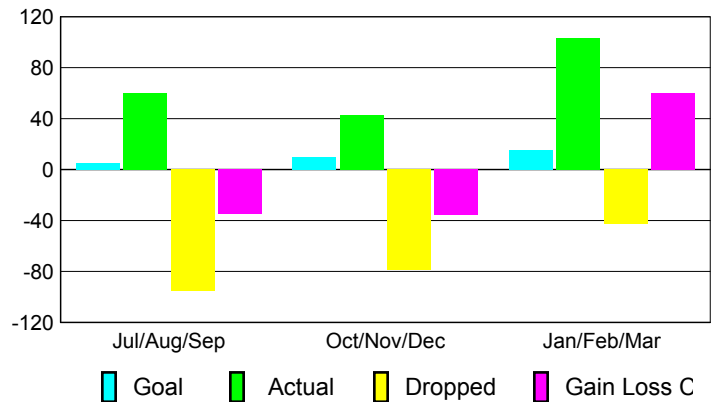

Membership Results 2008-2009

Goal, New, Dropped, Gain/Loss