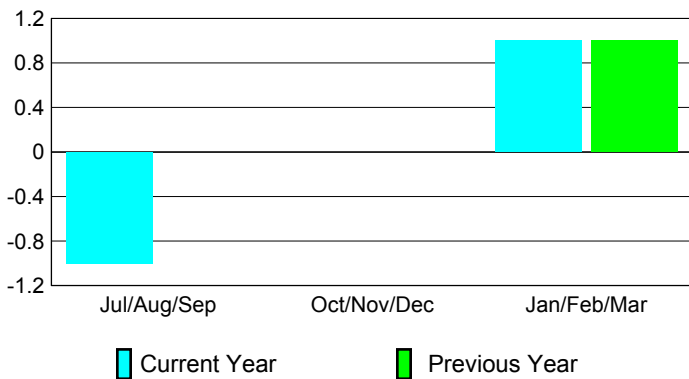

Club Results 2008-2009

Goal, New, Dropped, Gain/Loss

Comparison of Club Gain/Loss

Current Year Compared to the Previous Year

YTD Status Quo Clubs 2008-2009

Status Quo Clubs Compared to Status Quo Members

MEMBERSHIP